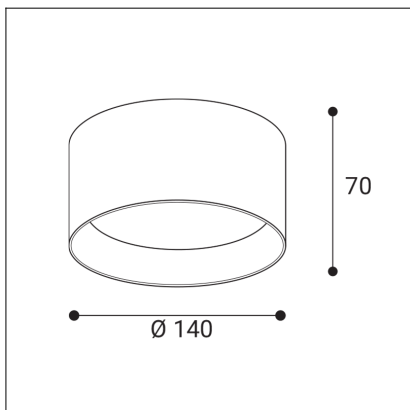

ZETA ON M, W

Code:	1480321DT
Color:	WHITE / 9016
Material:	ALUMINIUM/PMMA
Power:	9-15W
Color temperature:	2700K
Lumen output:	810-1350lm
Efficacy:	90lm/W
Color rendering index:	90+
SDCM:	< 3
Light beam angle:	90°
Light Source:	LED
Dimmable:	TRIAC
LED lifetime:	L80B20 50.000h
Driver:	250-350 mA
Voltage / Frequency:	220-240V AC, 50-60Hz
Dimensions luminaire:	d140x70 mm
Product weight kg:	0.7
Package dimensions:	150x150x90 mm
Remark:	wall mountable - yes / switching driver 9-12-15W