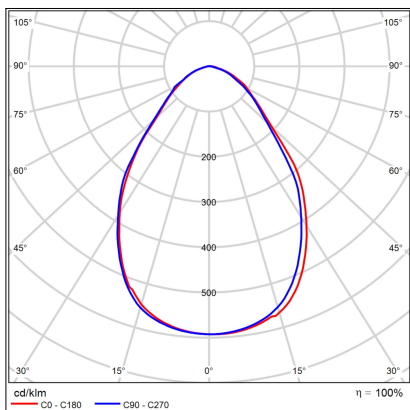

ZETA ON M, W

Code:	1480321DT
Color:	WHITE / 9016
Material:	ALUMINIUM/PMMA
Power:	9-15W
Color temperature:	2700K
Lumen output:	810-1350lm
Efficacy:	90lm/W
Color rendering index:	90+
SDCM:	< 3
Light beam angle:	90°
Light Source:	LED
Dimmable:	TRIAC
LED lifetime:	L80B20 50.000h
Driver:	250-350 mA
Voltage / Frequency:	220-240V AC, 50-60Hz
Dimensions luminaire:	d140x70 mm
Product weight kg:	0.7
Package dimensions:	150x150x90 mm
Remark:	wall mountable - yes / switching driver 9-12-15W