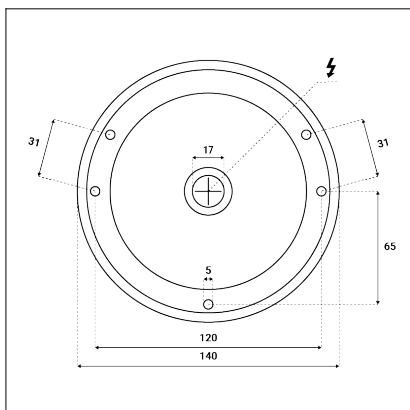

ZETA ON M, W

Code:	1480321DT
Color:	WHITE / 9016
Material:	ALUMINIUM/PMMA
Power:	9-15W
Color temperature:	2700K
Lumen output:	810-1350lm
Efficacy:	90lm/W
Color rendering index:	90+
SDCM:	< 3
Light beam angle:	90°
Light Source:	LED
Dimmable:	TRIAC
LED lifetime:	L80B20 50.000h
Driver:	250-350 mA
Voltage / Frequency:	220-240V AC, 50-60Hz
Dimensions luminaire:	d140x70 mm
Product weight kg:	0.7
Package dimensions:	150x150x90 mm
Remark:	wall mountable - yes / switching driver 9-12-15W