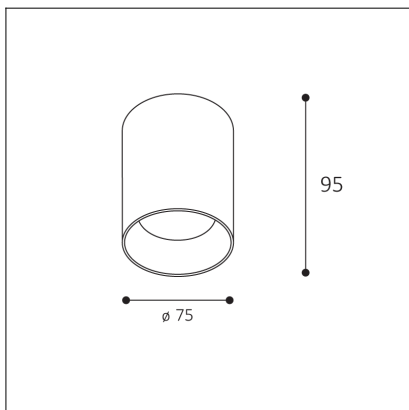

# TINY II M, N

<b>Code:</b> 1480456D
<b>Color:</b> NICKEL / 7032
<b>Material:</b> ALUMINIUM/PMMA
<b>Power:</b> 8W
<b>Color temperature:</b> 3000K/3500K/4000K
<b>Lumen output:</b> 720lm
<b>Efficacy:</b> 90lm/W
<b>Color rendering index:</b> 90+
<b>SDCM:</b> < 3
<b>Light beam angle:</b> 38°
<b>Light Source:</b> LED
<b>Dimmable:</b> DALI/PUSH
<b>LED lifetime:</b> L80 B20 50.000h
<b>Driver:</b> 200 mA
<b>Voltage / Frequency:</b> 220-240V AC, 50-60Hz
<b>Dimensions luminaire:</b> d75x95 mm
<b>Product weight kg:</b> 0.4
<b>Package dimensions:</b> 80x80x115 mm
<b>Remark:</b> wall mountable - yes