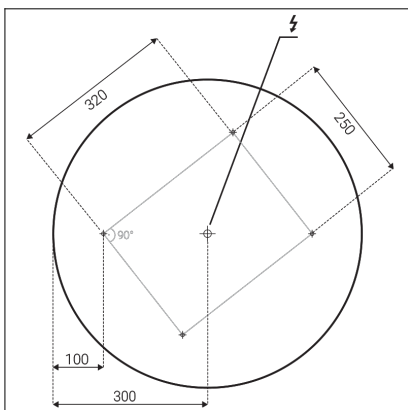

MONO SLIM 60, W

Code: 1274371DT
Color: WHITE / 9003
Material: METAL/PMMA
Power: 60W
Color temperature: 2700K/3000K/4000K
Lumen output: 4200lm
Efficacy: 70lm/W
Color rendering index: 90+
SDCM: < 3
Light beam angle: 160°
Light Source: LED
Dimmable: TRIAC
LED lifetime: L80B20 50.000h
Driver: 2x 750 mA
Voltage / Frequency: 220-240V AC, 50-60Hz
Dimensions luminaire: d600x60 mm
Product weight kg: 3
Packing carton: 1
Package dimensions: 640x640x85 mm