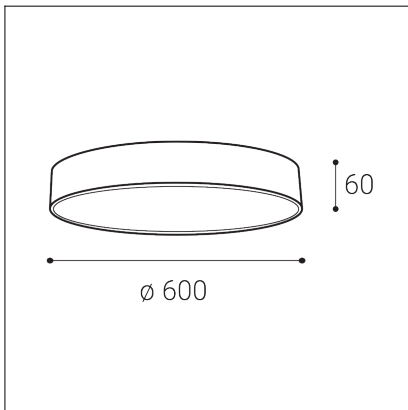

MONO SLIM 60, W

Code: 1274371DT
Color: WHITE / 9003
Material: METAL/PMMA
Power: 60W
Color temperature: 2700K/3000K/4000K
Lumen output: 4200lm
Efficacy: 70lm/W
Color rendering index: 90+
SDCM: < 3
Light beam angle: 160°
Light Source: LED
Dimmable: TRIAC
LED lifetime: L80B20 50.000h
Driver: 2x 750 mA
Voltage / Frequency: 220-240V AC, 50-60Hz
Dimensions luminaire: d600x60 mm
Product weight kg: 3
Packing carton: 1
Package dimensions: 640x640x85 mm