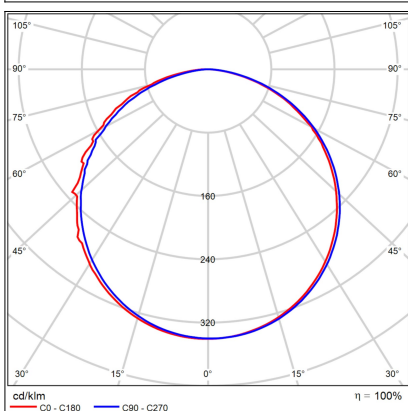

MONO SLIM 60, W

Code: 1274371DT
Color: WHITE / 9003
Material: METAL/PMMA
Power: 60W
Color temperature: 2700K/3000K/4000K
Lumen output: 4200lm
Efficacy: 70lm/W
Color rendering index: 90+
SDCM: < 3
Light beam angle: 160°
Light Source: LED
Dimmable: TRIAC
LED lifetime: L80B20 50.000h
Driver: 2x 750 mA
Voltage / Frequency: 220-240V AC, 50-60Hz
Dimensions luminaire: d600x60 mm
Product weight kg: 3
Packing carton: 1
Package dimensions: 640x640x85 mm