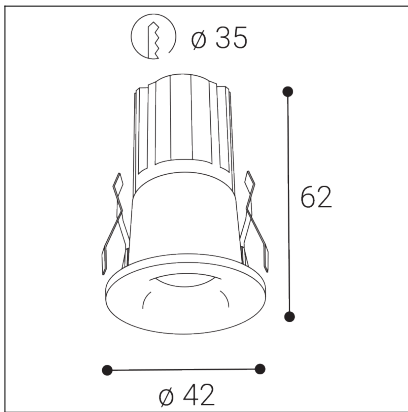

SPOT MINI C, B

| |
|--|
| Code: 2050423 |
| Color: BLACK / 9005 |
| Material: ALUMINIUM/PMMA |
| Power: 7W |
| Color temperature: 2700K |
| Lumen output: 490lm |
| Efficacy: 70lm/W |
| Color rendering index: 90+ |
| SDCM: < 3 |
| Light beam angle: 30° |
| Light Source: LED |
| Dimmable: ON/OFF |
| LED lifetime: L80B20 50.000h |
| Driver: 150 mA |
| Voltage / Frequency: 220-240V AC, 50-60Hz |
| Dimensions luminaire: d42x62 mm |
| Package dimensions: 100x100x130 mm |