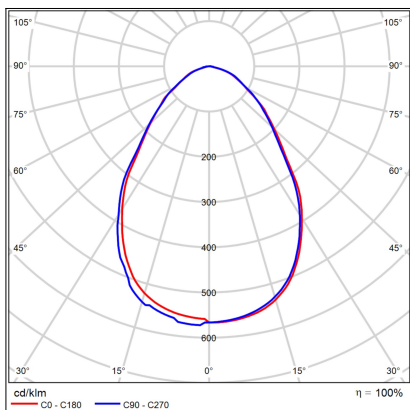

ZETA ON S, W

Code:	1480221DT
Color:	WHITE / 9016
Material:	ALUMINIUM/PMMA
Power:	8-12W
Color temperature:	2700K
Lumen output:	720-1080lm
Efficacy:	90lm/W
Color rendering index:	90+
SDCM:	< 3
Light beam angle:	90°
Light Source:	LED
Dimmable:	TRIAC
LED lifetime:	L80B20 50.000h
Driver:	200-300 mA
Voltage / Frequency:	220-240V AC, 50-60Hz
Dimensions luminaire:	d120x64 mm
Product weight kg:	0.54
Package dimensions:	130x130x85 mm
Remark:	wall mountable - yes / switching driver 8-10-12W