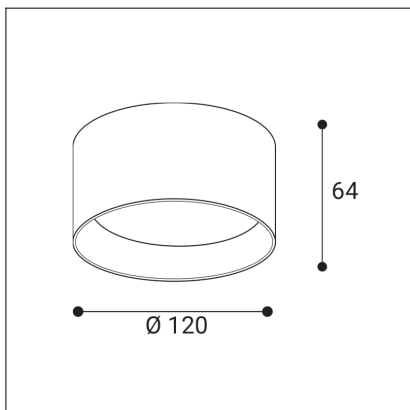

ZETA ON S, W

Code:	1480221DT
Color:	WHITE / 9016
Material:	ALUMINIUM/PMMA
Power:	8-12W
Color temperature:	2700K
Lumen output:	720-1080lm
Efficacy:	90lm/W
Color rendering index:	90+
SDCM:	< 3
Light beam angle:	90°
Light Source:	LED
Dimmable:	TRIAC
LED lifetime:	L80B20 50.000h
Driver:	200-300 mA
Voltage / Frequency:	220-240V AC, 50-60Hz
Dimensions luminaire:	d120x64 mm
Product weight kg:	0.54
Package dimensions:	130x130x85 mm
Remark:	wall mountable - yes / switching driver 8-10-12W