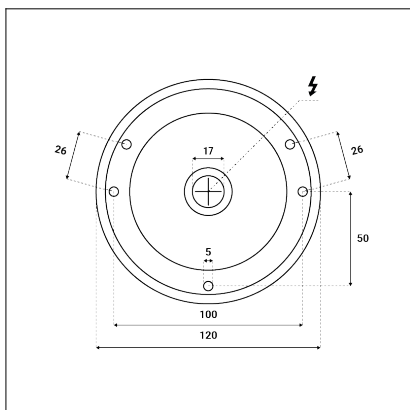

ZETA ON S, W

Code:	1480221DT
Color:	WHITE / 9016
Material:	ALUMINIUM/PMMA
Power:	8-12W
Color temperature:	2700K
Lumen output:	720-1080lm
Efficacy:	90lm/W
Color rendering index:	90+
SDCM:	< 3
Light beam angle:	90°
Light Source:	LED
Dimmable:	TRIAC
LED lifetime:	L80B20 50.000h
Driver:	200-300 mA
Voltage / Frequency:	220-240V AC, 50-60Hz
Dimensions luminaire:	d120x64 mm
Product weight kg:	0.54
Package dimensions:	130x130x85 mm
Remark:	wall mountable - yes / switching driver 8-10-12W