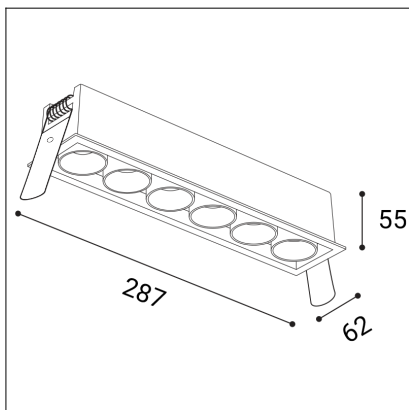

RIVA MAXI 6, B

Code:	2560853D
Color:	BLACK / 9005
Material:	ALUMINIUM/PC
Power:	30W
Color temperature:	3000K/3500K/4000K
Lumen output:	2400lm
Efficacy:	80lm/W
Color rendering index:	90+
SDCM:	< 3
Light beam angle:	50°
Light Source:	LED
Dimmable:	DALI/PUSH
LED lifetime:	L80B20 50.000h
Driver:	700 mA
Voltage / Frequency:	220-240V AC, 50-60Hz
Dimensions luminaire:	287x62x55 mm
Installation hole:	280 x 55 mm
Product weight kg:	0.75
Package dimensions:	320x90x75 mm