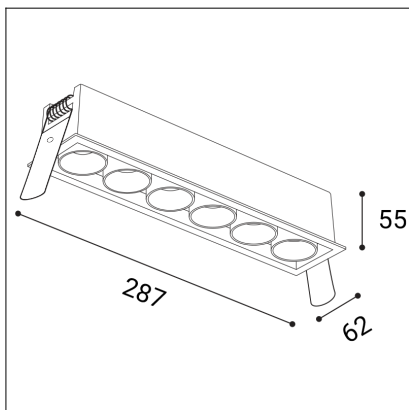

RIVA MAXI 6, B

Code:	2560873D
Color:	BLACK / 9005
Material:	ALUMINIUM/PC
Power:	30W
Color temperature:	2700K/3000K/4000K
Lumen output:	2400lm
Efficacy:	80lm/W
Color rendering index:	90+
SDCM:	< 3
Light beam angle:	50°
Light Source:	LED
Dimmable:	DALI/PUSH
LED lifetime:	L80B20 50.000h
Driver:	700 mA
Voltage / Frequency:	220-240V AC, 50-60Hz
Dimensions luminaire:	287x62x55 mm
Installation hole:	280 x 55 mm
Product weight kg:	0.75
Package dimensions:	320x90x75 mm