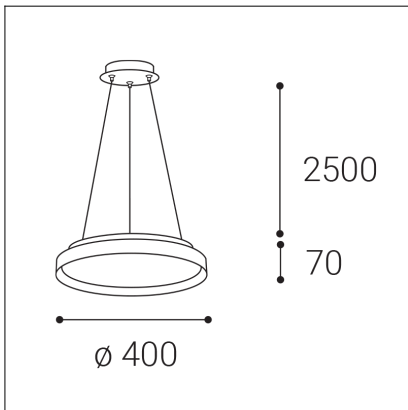

MOON 40 P/N-Z, N

Code:	3274876D
Color:	NICKEL / 7032
Material:	METAL/PMMA
Power:	36W (30+6)
Color temperature:	2700K/3000K/4000K
Lumen output:	2100+420lm
Efficacy:	70lm/W
Color rendering index:	90+
SDCM:	< 3
Light beam angle:	160°
Light Source:	LED
Dimmable:	DALI/PUSH
LED lifetime:	L80B20 50.000h
Driver:	750 + 150 mA
Voltage / Frequency:	220-240V AC, 50-60Hz
Dimensions luminaire:	d400x70 mm
Product weight kg:	3.9
Length suspension:	2500 mm
Package dimensions:	460x460x95+270x270x100 mm