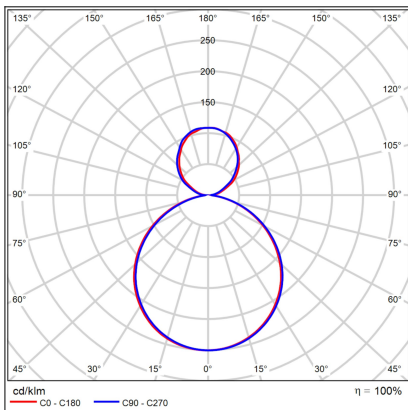

MOON 40 P/N-Z, N

Code:	3274876D
Color:	NICKEL / 7032
Material:	METAL/PMMA
Power:	36W (30+6)
Color temperature:	2700K/3000K/4000K
Lumen output:	2100+420lm
Efficacy:	70lm/W
Color rendering index:	90+
SDCM:	< 3
Light beam angle:	160°
Light Source:	LED
Dimmable:	DALI/PUSH
LED lifetime:	L80B20 50.000h
Driver:	750 + 150 mA
Voltage / Frequency:	220-240V AC, 50-60Hz
Dimensions luminaire:	d400x70 mm
Product weight kg:	3.9
Length suspension:	2500 mm
Package dimensions:	460x460x95+270x270x100 mm