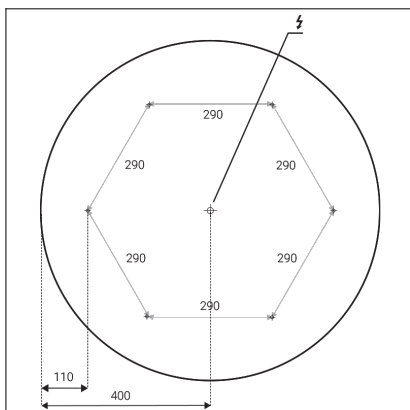

MONO SLIM 80, B

Code: 1274473

Color: BLACK / 9017

Material: METAL/PMMA

Power: 80W

Color temperature: 2700K/3000K/4000K

Lumen output: 5600lm

Efficacy: 70lm/W

Dimensions luminaire: d800x60 mm

Product weight kg: 5.1

Packing carton: 1

Package dimensions: 840x840x85 mm

5
year
warranty