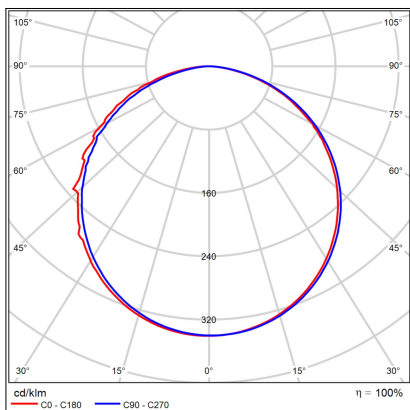

MONO SLIM 80, B

Code: 1274473

Color: BLACK / 9017

Material: METAL/PMMA

Power: 80W

Color temperature: 2700K/3000K/4000K

Lumen output: 5600lm

Efficacy: 70lm/W

Color rendering index: 90+

SDCM: < 3

Light beam angle: 160°

Light Source: LED

Dimmable: ON/OFF

LED lifetime: L80B20 50.000h

Driver: 2x 950 mA

Voltage / Frequency: 220-240V AC, 50-60Hz

Dimensions luminaire: d800x60 mm

Product weight kg: 5.1

Packing carton: 1

Package dimensions: 840x840x85 mm

5
year
warranty