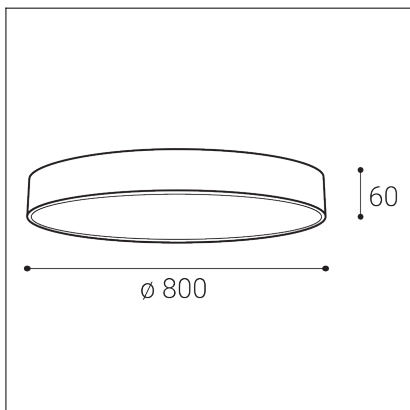

MONO SLIM 80, B

Code: 1274473

Color: BLACK / 9017

Material: METAL/PMMA

Power: 80W

Color temperature: 2700K/3000K/4000K

Lumen output: 5600lm

Efficacy: 70lm/W

Dimensions luminaire: d800x60 mm

Product weight kg: 5.1

Packing carton: 1

Package dimensions: 840x840x85 mm

5
year
warranty