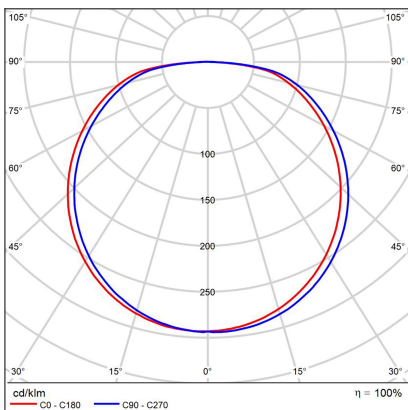

# BELLA SLIM 98 P-Z, CF

<b>Code:</b>	3273378DT
<b>Color:</b>	COFFEE / 8025
<b>Material:</b>	ALUMINIUM/PMMA
<b>Power:</b>	80W
<b>Color temperature:</b>	2700K/3000K/4000K
<b>Lumen output:</b>	5600lm
<b>Efficacy:</b>	70lm/W
<b>Color rendering index:</b>	90+
<b>SDCM:</b>	< 3
<b>Light beam angle:</b>	160°
<b>Light Source:</b>	LED
<b>Dimmable:</b>	TRIAC
<b>LED lifetime:</b>	L80B20 50.000h
<b>Driver:</b>	2x 950 mA
<b>Voltage / Frequency:</b>	220-240V AC, 50-60Hz
<b>Dimensions luminaire:</b>	d980x35 mm
<b>Product weight kg:</b>	5.2
<b>Length suspension:</b>	2500 mm
<b>Package dimensions:</b>	1050x1050x100 mm