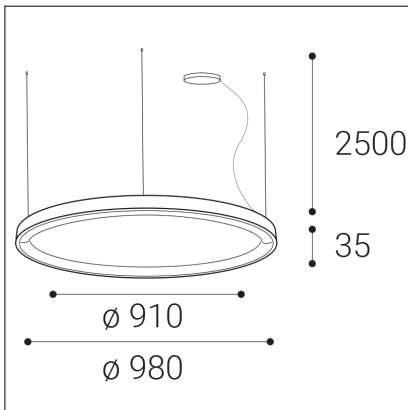

# BELLA SLIM 98 P-Z, CF

<b>Code:</b>	3273378DT
<b>Color:</b>	COFFEE / 8025
<b>Material:</b>	ALUMINIUM/PMMA
<b>Power:</b>	80W
<b>Color temperature:</b>	2700K/3000K/4000K
<b>Lumen output:</b>	5600lm
<b>Efficacy:</b>	70lm/W
<b>Color rendering index:</b>	90+
<b>SDCM:</b>	< 3
<b>Light beam angle:</b>	160°
<b>Light Source:</b>	LED
<b>Dimmable:</b>	TRIAC
<b>LED lifetime:</b>	L80B20 50.000h
<b>Driver:</b>	2x 950 mA
<b>Voltage / Frequency:</b>	220-240V AC, 50-60Hz
<b>Dimensions luminaire:</b>	d980x35 mm
<b>Product weight kg:</b>	5.2
<b>Length suspension:</b>	2500 mm
<b>Package dimensions:</b>	1050x1050x100 mm