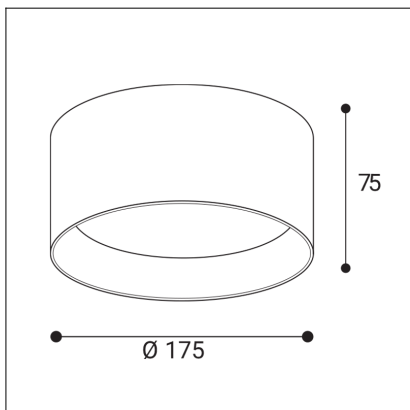

ZETA ON L, G

Code:	1481427DT
Color:	GOLD / 1036
Material:	ALUMINIUM/PMMA
Power:	14-20W
Color temperature:	2700K
Lumen output:	1260-1800lm
Efficacy:	90lm/W
Color rendering index:	90+
SDCM:	< 3
Light beam angle:	90°
Light Source:	LED
Dimmable:	TRIAC
LED lifetime:	L80B20 50.000h
Driver:	350-500 mA
Voltage / Frequency:	220-240V AC, 50-60Hz
Dimensions luminaire:	d175x75 mm
Product weight kg:	0.9
Package dimensions:	190x190x95 mm
Remark:	wall mountable - yes / switching driver 14-16-18-20W