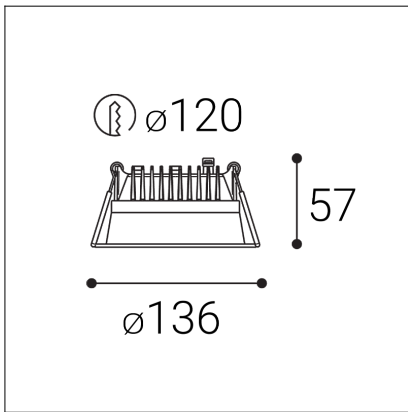

# ZETA II S, W

<b>Code:</b>	2550271
<b>Color:</b>	WHITE / 9003
<b>Material:</b>	ALUMINIUM/PMMA
<b>Power:</b>	6-14W
<b>Color temperature:</b>	2700K/3000K/4000K
<b>Lumen output:</b>	600-1400lm
<b>Efficacy:</b>	100lm/W
<b>Color rendering index:</b>	90+
<b>SDCM:</b>	< 3
<b>Light beam angle:</b>	90°
<b>Unified Glare Rating:</b>	< 19
<b>Light Source:</b>	LED
<b>Dimmable:</b>	ON/OFF
<b>LED lifetime:</b>	L80B20 50.000h
<b>Driver:</b>	150-350 mA
<b>Voltage / Frequency:</b>	220-240V AC, 50-60Hz
<b>Max. units per circuit output:</b>	B10:46, B13:60, B16:74, B20:92, C10:66, C13:85, C16:105, C20:131
<b>Dimensions luminaire:</b>	d136x57 mm
<b>Product weight kg:</b>	0.5
<b>Packing carton:</b>	24
<b>Package dimensions:</b>	205x160x80 mm
<b>Remark:</b>	loop-in/loop-out