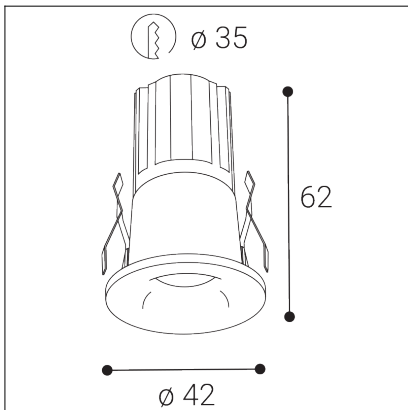

SPOT MINI C, W

Code:	2050421D
Color:	WHITE / 9010
Material:	ALUMINIUM/PMMA
Power:	7W
Color temperature:	2700K
Lumen output:	490lm
Efficacy:	70lm/W
Color rendering index:	90+
SDCM:	< 3
Light beam angle:	30°
Light Source:	LED
Dimmable:	DALI/PUSH
LED lifetime:	L80B20 50.000h
Driver:	150 mA
Voltage / Frequency:	220-240V AC, 50-60Hz
Dimensions luminaire:	d42x62 mm
Package dimensions:	100x100x130 mm