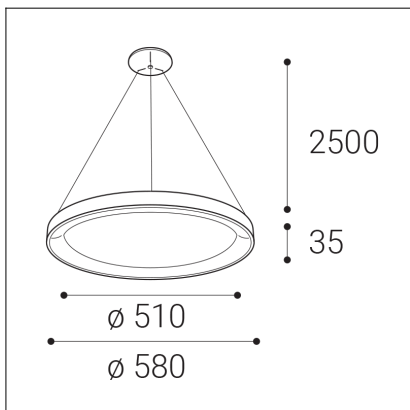

BELLA SLIM 58 P-Z, N

Code:	3273276D
Color:	NICKEL / 7032
Material:	ALUMINIUM/PMMA
Power:	48W
Color temperature:	2700K/3000K/4000K
Lumen output:	3360lm
Efficacy:	70lm/W
Color rendering index:	90+
SDCM:	< 3
Light beam angle:	160°
Light Source:	LED
Dimmable:	DALI/PUSH
LED lifetime:	L80B20 50.000h
Driver:	1200 mA
Voltage / Frequency:	220-240V AC, 50-60Hz
Dimensions luminaire:	d580x35 mm
Product weight kg:	2
Length suspension:	2500 mm
Package dimensions:	630x630x100 mm