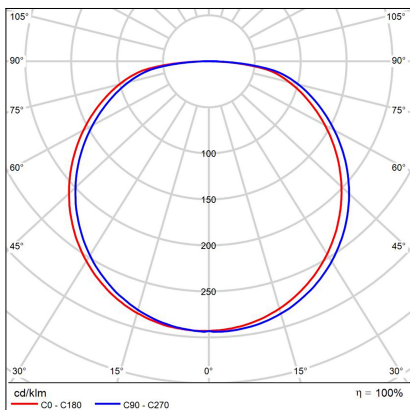

BELLA SLIM 58 P-Z, N

Code:	3273276D
Color:	NICKEL / 7032
Material:	ALUMINIUM/PMMA
Power:	48W
Color temperature:	2700K/3000K/4000K
Lumen output:	3360lm
Efficacy:	70lm/W
Color rendering index:	90+
SDCM:	< 3
Light beam angle:	160°
Light Source:	LED
Dimmable:	DALI/PUSH
LED lifetime:	L80B20 50.000h
Driver:	1200 mA
Voltage / Frequency:	220-240V AC, 50-60Hz
Dimensions luminaire:	d580x35 mm
Product weight kg:	2
Length suspension:	2500 mm
Package dimensions:	630x630x100 mm