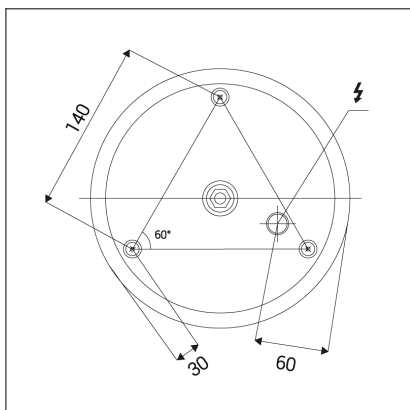

BELLA SLIM 58 P-Z, N

Code:	3273276D
Color:	NICKEL / 7032
Material:	ALUMINIUM/PMMA
Power:	48W
Color temperature:	2700K/3000K/4000K
Lumen output:	3360lm
Efficacy:	70lm/W
Color rendering index:	90+
SDCM:	< 3
Light beam angle:	160°
Light Source:	LED
Dimmable:	DALI/PUSH
LED lifetime:	L80B20 50.000h
Driver:	1200 mA
Voltage / Frequency:	220-240V AC, 50-60Hz
Dimensions luminaire:	d580x35 mm
Product weight kg:	2
Length suspension:	2500 mm
Package dimensions:	630x630x100 mm