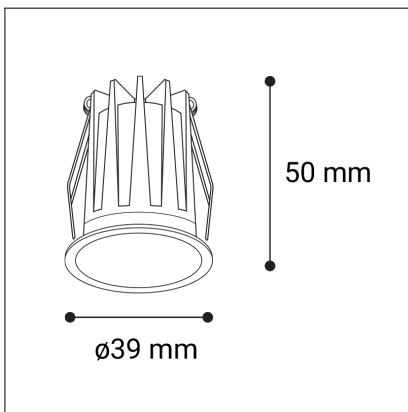

# NINO XS, W

<b>Code:</b>	2560951
<b>Color:</b>	WHITE / 9003
<b>Material:</b>	ALUMINIUM/PC
<b>Power:</b>	3W
<b>Color temperature:</b>	3000K/3500K/4000K
<b>Lumen output:</b>	150lm
<b>Efficacy:</b>	50lm/W
<b>Color rendering index:</b>	90+
<b>SDCM:</b>	< 3
<b>Light beam angle:</b>	38°
<b>Unified Glare Rating:</b>	< 19
<b>Light Source:</b>	LED
<b>Dimmable:</b>	ON/OFF
<b>LED lifetime:</b>	L80B20 50.000h
<b>Driver:</b>	300 mA
<b>Voltage / Frequency:</b>	220-240V AC, 50-60Hz
<b>Dimensions luminaire:</b>	d39x50 mm
<b>Product weight kg:</b>	0.15
<b>Packing carton:</b>	80
<b>Package dimensions:</b>	105x65x50 mm