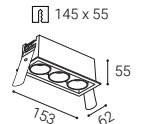

RIVA MAXI 3

#	W	K	lm	
2560773	15	2700/3000/4000	1200	-
2560773DT	15	2700/3000/4000	1200	TRIAC
2560773D	15	2700/3000/4000	1200	DALI/PUSH
2560753	15	3000/3500/4000	1200	-
2560753DT	15	3000/3500/4000	1200	TRIAC
2560753D	15	3000/3500/4000	1200	DALI/PUSH