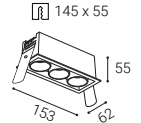

RIVA MAXI 3

#	W	K	lm	
2560771	15	2700/3000/4000	1200	-
2560771DT	15	2700/3000/4000	1200	TRIAC
2560771D	15	2700/3000/4000	1200	DALI/PUSH
2560751	15	3000/3500/4000	1200	-
2560751DT	15	3000/3500/4000	1200	TRIAC
2560751D	15	3000/3500/4000	1200	DALI/PUSH