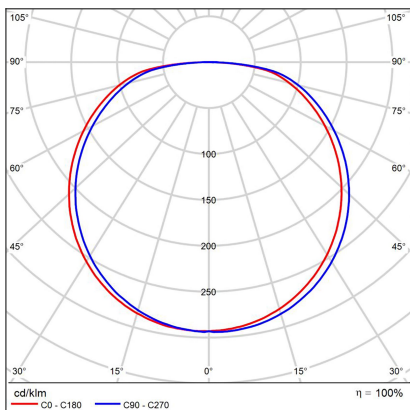

BELLA SLIM 58, B

Code:	1273173DT
Color:	BLACK / 9017
Material:	ALUMINIUM/PMMA
Power:	48W
Color temperature:	2700K/3000K/4000K
Lumen output:	3360lm
Efficacy:	70lm/W
Color rendering index:	90+
SDCM:	< 3
Light beam angle:	160°
Light Source:	LED
Dimmable:	TRIAC
LED lifetime:	L80B20 50.000h
Driver:	1300 mA
Voltage / Frequency:	220-240V AC, 50-60Hz
Dimensions luminaire:	d580x60 mm
Product weight kg:	3.5
Package dimensions:	620x620x90 mm
Remark:	wall mountable - yes