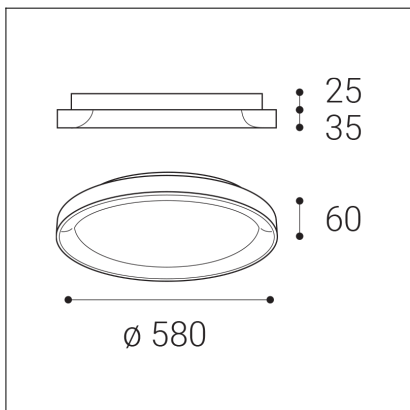

BELLA SLIM 58, B

Code:	1273173DT
Color:	BLACK / 9017
Material:	ALUMINIUM/PMMA
Power:	48W
Color temperature:	2700K/3000K/4000K
Lumen output:	3360lm
Efficacy:	70lm/W
Color rendering index:	90+
SDCM:	< 3
Light beam angle:	160°
Light Source:	LED
Dimmable:	TRIAC
LED lifetime:	L80B20 50.000h
Driver:	1300 mA
Voltage / Frequency:	220-240V AC, 50-60Hz
Dimensions luminaire:	d580x60 mm
Product weight kg:	3.5
Package dimensions:	620x620x90 mm
Remark:	wall mountable - yes