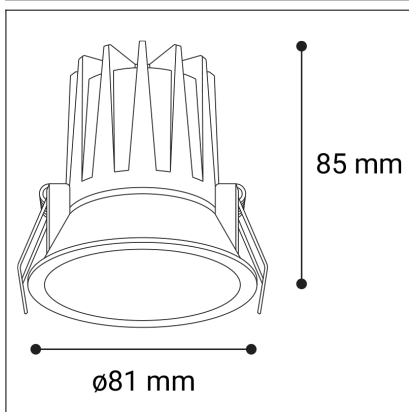

NINO M, B

Code: 2561153D
Color: BLACK / 9005
Material: ALUMINIUM/PC
Power: 9W
Color temperature: 3000K/3500K/4000K
Lumen output: 630lm
Efficacy: 70lm/W
Color rendering index: 90+
SDCM: < 3
Light beam angle: 36°
Unified Glare Rating: < 19
Light Source: LED
Dimmable: DALI/PUSH
LED lifetime: L80B20 50.000h
Driver: 200 mA
Voltage / Frequency: 220-240V AC, 50-60Hz
Dimensions luminaire: d81x85 mm
Product weight kg: 0.2
Package dimensions: 105x90x70 mm