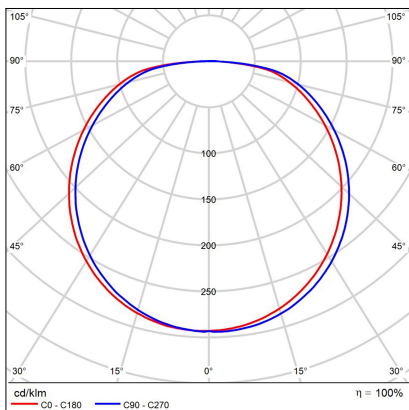

BELLA SLIM 48 P-Z, N

Code: 3271876D
Color: NICKEL / 7032
Material: ALUMINIUM/PMMA
Power: 38W
Color temperature: 2700K/3000K/4000K
Lumen output: 2660lm
Efficacy: 70lm/W
Color rendering index: 90+
SDCM: < 3
Light beam angle: 160°
Light Source: LED
Dimmable: DALI/PUSH
LED lifetime: L80B20 50.000h
Driver: 950 mA
Voltage / Frequency: 220-240V AC, 50-60Hz
Dimensions luminaire: d480x35 mm
Product weight kg: 1.7
Length suspension: 2500 mm
Package dimensions: 520x520x95 mm