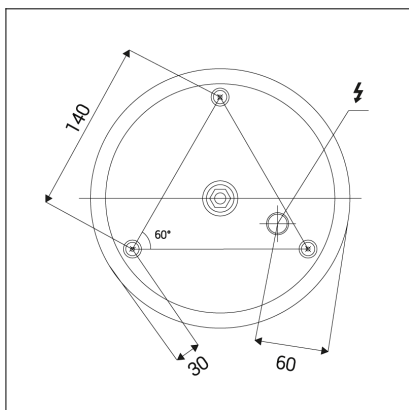

BELLA SLIM 48 P-Z, N

Code: 3271876D
Color: NICKEL / 7032
Material: ALUMINIUM/PMMA
Power: 38W
Color temperature: 2700K/3000K/4000K
Lumen output: 2660lm
Efficacy: 70lm/W
Color rendering index: 90+
SDCM: < 3
Light beam angle: 160°
Light Source: LED
Dimmable: DALI/PUSH
LED lifetime: L80B20 50.000h
Driver: 950 mA
Voltage / Frequency: 220-240V AC, 50-60Hz
Dimensions luminaire: d480x35 mm
Product weight kg: 1.7
Length suspension: 2500 mm
Package dimensions: 520x520x95 mm