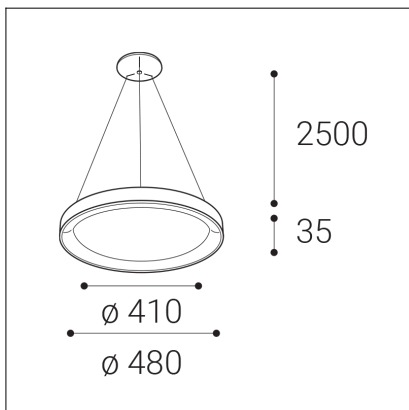

BELLA SLIM 48 P-Z, N

Code: 3271876D
Color: NICKEL / 7032
Material: ALUMINIUM/PMMA
Power: 38W
Color temperature: 2700K/3000K/4000K
Lumen output: 2660lm
Efficacy: 70lm/W
Color rendering index: 90+
SDCM: < 3
Light beam angle: 160°
Light Source: LED
Dimmable: DALI/PUSH
LED lifetime: L80B20 50.000h
Driver: 950 mA
Voltage / Frequency: 220-240V AC, 50-60Hz
Dimensions luminaire: d480x35 mm
Product weight kg: 1.7
Length suspension: 2500 mm
Package dimensions: 520x520x95 mm