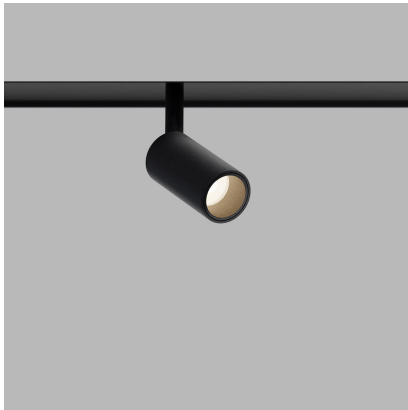

# MAGO III XS, B

<b>Code:</b>	6095883DTW
<b>Color:</b>	BLACK / 9005
<b>Material:</b>	ALUMINIUM/PMMA
<b>Color temperature:</b>	2700K-6500K
<b>Lumen output:</b>	240lm
<b>Efficacy:</b>	80lm/W
<b>Color rendering index:</b>	90+
<b>SDCM:</b>	< 3
<b>Light beam angle:</b>	36°
<b>Light Source:</b>	LED
<b>Dimmable:</b>	DALI TW
<b>LED lifetime:</b>	L80B20 50.000h
<b>Driver:</b>	120 mA
<b>Voltage / Frequency:</b>	48V DC
<b>Dimensions luminaire:</b>	d30x60 mm
<b>Product weight kg:</b>	0.2
<b>Packing carton:</b>	36
<b>Package dimensions:</b>	195x145x40 mm