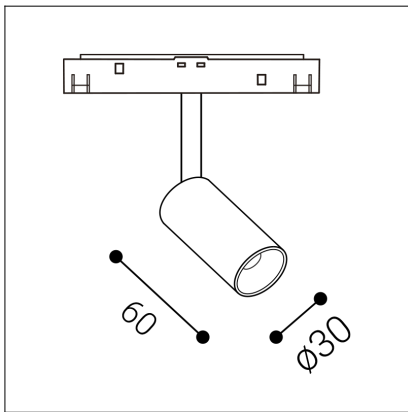

# MAGO III XS, B

<b>Code:</b>	6095883DTW
<b>Color:</b>	BLACK / 9005
<b>Material:</b>	ALUMINIUM/PMMA
<b>Color temperature:</b>	2700K-6500K
<b>Lumen output:</b>	240lm
<b>Efficacy:</b>	80lm/W
<b>Color rendering index:</b>	90+
<b>SDCM:</b>	< 3
<b>Light beam angle:</b>	36°
<b>Light Source:</b>	LED
<b>Dimmable:</b>	DALI TW
<b>LED lifetime:</b>	L80B20 50.000h
<b>Driver:</b>	120 mA
<b>Voltage / Frequency:</b>	48V DC
<b>Dimensions luminaire:</b>	d30x60 mm
<b>Product weight kg:</b>	0.2
<b>Packing carton:</b>	36
<b>Package dimensions:</b>	195x145x40 mm