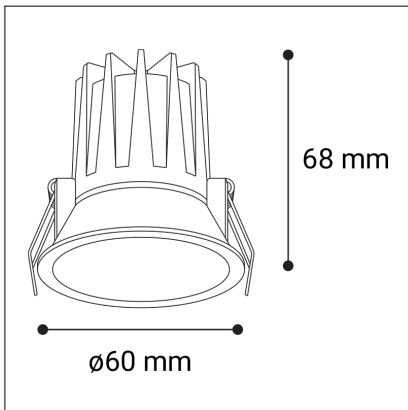

NINO S, W

Code:	2561051DT
Color:	WHITE / 9003
Material:	ALUMINIUM/PC
Power:	5W
Color temperature:	3000K/3500K/4000K
Lumen output:	350lm
Efficacy:	70lm/W
Color rendering index:	90+
SDCM:	< 3
Light beam angle:	36°
Unified Glare Rating:	< 19
Light Source:	LED
Dimmable:	TRIAC
LED lifetime:	L80B20 50.000h
Driver:	120 mA
Voltage / Frequency:	220-240V AC, 50-60Hz
Dimensions luminaire:	d60x68 mm
Product weight kg:	0.15
Package dimensions:	105x90x70 mm