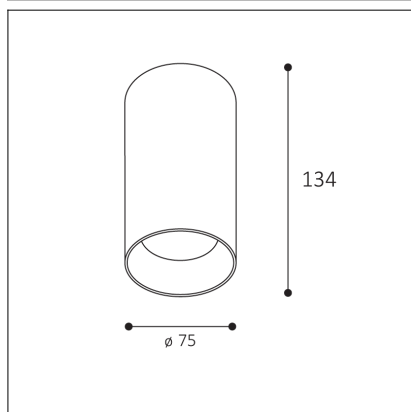

TINY II L, CF

Code:	1480558
Color:	COFFEE / 8025
Material:	ALUMINIUM/PMMA
Power:	8W
Color temperature:	3000K/3500K/4000K
Lumen output:	720lm
Efficacy:	90lm/W
Color rendering index:	90+
SDCM:	< 3
Light beam angle:	38°
Light Source:	LED
Dimmable:	ON/OFF
LED lifetime:	L80 B20 50.000h
Driver:	200 mA
Voltage / Frequency:	220-240V AC, 50-60Hz
Dimensions luminaire:	d75x134 mm
Product weight kg:	0.5
Packing carton:	30
Package dimensions:	80x80x115 mm
Remark:	wall mountable - yes