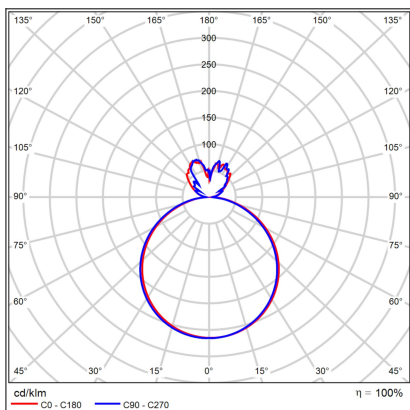

RINGO II 40 P/N-Z, B

Code:	3275573
Color:	BLACK / 9017
Material:	ALUMINIUM/PC
Power:	32+8W
Color temperature:	2700K/3000K/4000K
Lumen output:	2400+600lm
Efficacy:	75lm/W
Color rendering index:	90+
SDCM:	< 3
Light beam angle:	160°
Light Source:	LED
Dimmable:	ON/OFF
LED lifetime:	L80B20 50.000h
Driver:	900 + 200 mA
Voltage / Frequency:	220-240V AC, 50-60Hz
Dimensions luminaire:	d400x60 + 30 mm
Product weight kg:	3.3
Length suspension:	2500 mm
Package dimensions:	435x435x125+270x270x100 mm