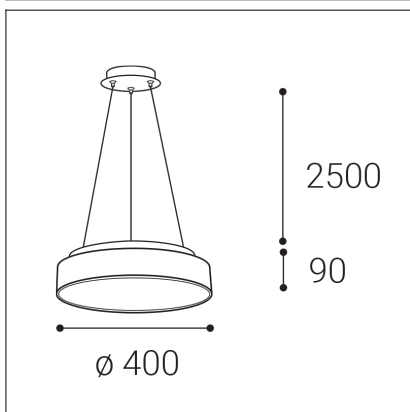

RINGO II 40 P/N-Z, B

Code:	3275573
Color:	BLACK / 9017
Material:	ALUMINIUM/PC
Power:	32+8W
Color temperature:	2700K/3000K/4000K
Lumen output:	2400+600lm
Efficacy:	75lm/W
Color rendering index:	90+
SDCM:	< 3
Light beam angle:	160°
Light Source:	LED
Dimmable:	ON/OFF
LED lifetime:	L80B20 50.000h
Driver:	900 + 200 mA
Voltage / Frequency:	220-240V AC, 50-60Hz
Dimensions luminaire:	d400x60 + 30 mm
Product weight kg:	3.3
Length suspension:	2500 mm
Package dimensions:	435x435x125+270x270x100 mm