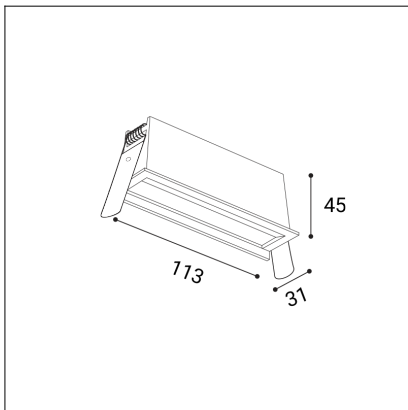

# RIVA MINI WW 6, B

<b>Code:</b> 2560473
<b>Color:</b> BLACK / 9005
<b>Material:</b> ALUMINIUM/PC
<b>Power:</b> 10W
<b>Color temperature:</b> 2700K/3000K/4000K
<b>Lumen output:</b> 800lm
<b>Efficacy:</b> 80lm/W
<b>Color rendering index:</b> 90+
<b>SDCM:</b> < 3
<b>Light beam angle:</b> AS 36°
<b>Light Source:</b> LED
<b>Dimmable:</b> ON/OFF
<b>LED lifetime:</b> L80B20 50.000h
<b>Driver:</b> 220 mA
<b>Voltage / Frequency:</b> 220-240V AC, 50-60Hz
<b>Dimensions luminaire:</b> 113x31x45 mm
<b>Installation hole:</b> 108 x 27 mm
<b>Product weight kg:</b> 0.2
<b>Packing carton:</b> 60
<b>Package dimensions:</b> 135x55x85 mm