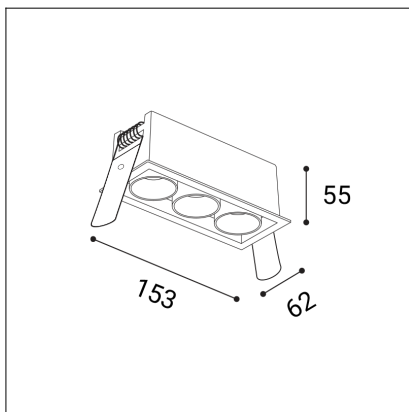

RIVA MAXI 3, W

Code: 2560751
Color: WHITE / 9003
Material: ALUMINIUM/PC
Power: 15W
Color temperature: 3000K/3500K/4000K
Lumen output: 1200lm
Efficacy: 80lm/W
Color rendering index: 90+
SDCM: < 3
Light beam angle: 50°
Light Source: LED
Dimmable: ON/OFF
LED lifetime: L80B20 50.000h
Driver: 350 mA
Voltage / Frequency: 220-240V AC, 50-60Hz
Dimensions luminaire: 153x62x55 mm
Installation hole: 145 x 55 mm
Product weight kg: 0.45
Packing carton: 30
Package dimensions: 190x85x75 mm