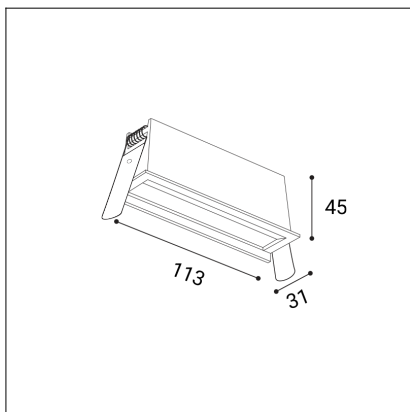

RIVA MINI WW 6, W

Code: 2560451D
Color: WHITE / 9003
Material: ALUMINIUM/PC
Power: 10W
Color temperature: 3000K/3500K/4000K
Lumen output: 800lm
Efficacy: 80lm/W
Color rendering index: 90+
SDCM: < 3
Light beam angle: AS 36°
Light Source: LED
Dimmable: DALI/PUSH
LED lifetime: L80B20 50.000h
Driver: 250 mA
Voltage / Frequency: 220-240V AC, 50-60Hz
Dimensions luminaire: 113x31x45 mm
Installation hole: 108 x 27 mm
Product weight kg: 0.2
Package dimensions: 135x55x85 mm