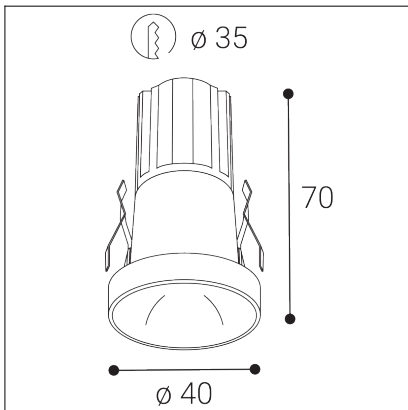

# SPOT MINI A, W

<b>Code:</b>	2050221DT
<b>Color:</b>	WHITE / 9010
<b>Material:</b>	ALUMINIUM/PMMA
<b>Power:</b>	7W
<b>Color temperature:</b>	2700K
<b>Lumen output:</b>	490lm
<b>Efficacy:</b>	70lm/W
<b>Color rendering index:</b>	90+
<b>SDCM:</b>	< 3
<b>Light beam angle:</b>	30°
<b>Light Source:</b>	LED
<b>Dimmable:</b>	TRIAC
<b>LED lifetime:</b>	L80B20 50.000h
<b>Driver:</b>	150 mA
<b>Voltage / Frequency:</b>	220-240V AC, 50-60Hz
<b>Dimensions luminaire:</b>	d40x70 mm
<b>Package dimensions:</b>	100x100x130 mm