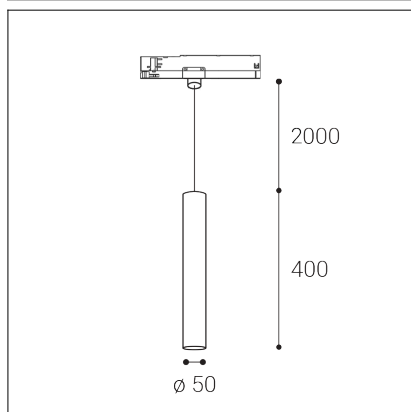

TRACK MIKY 40 Z, B

Code:	7091833DT
Color:	BLACK / 9005
Material:	ALUMINIUM/PMMA
Power:	10W
Color temperature:	3000K
Lumen output:	800lm
Efficacy:	80lm/W
Color rendering index:	90+
SDCM:	< 3
Light beam angle:	36°
Light Source:	LED
Dimmable:	TRIAC
LED lifetime:	L80B20 50.000h
Driver:	250 mA
Voltage / Frequency:	220-240V AC, 50-60Hz
Dimensions luminaire:	d50x400 mm
Product weight kg:	0.7
Length suspension:	2000 mm
Package dimensions:	70x60x420 mm
Remark:	Compatible with GLOBAL, STUCCHI, POWERGEAR, EUTRAC, IVELA