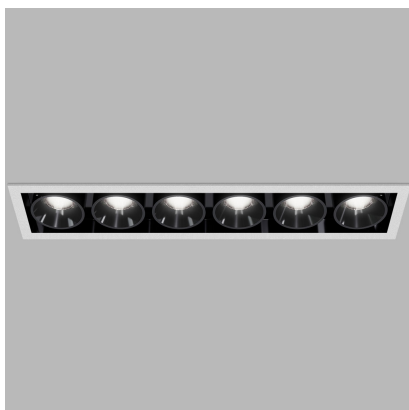

RIVA MAXI 6, W

Code: 2560851
Color: WHITE / 9003
Material: ALUMINIUM/PC
Power: 30W
Color temperature: 3000K/3500K/4000K
Lumen output: 2400lm
Efficacy: 80lm/W
Color rendering index: 90+
SDCM: < 3
Light beam angle: 50°
Light Source: LED
Dimmable: ON/OFF
LED lifetime: L80B20 50.000h
Driver: 700 mA
Voltage / Frequency: 220-240V AC, 50-60Hz
Dimensions luminaire: 287x62x55 mm
Installation hole: 280 x 55 mm
Product weight kg: 0.75
Packing carton: 15
Package dimensions: 320x90x75 mm