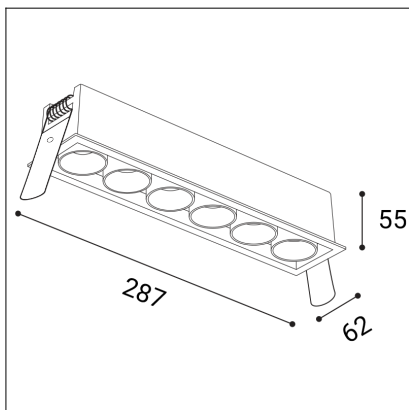

RIVA MAXI 6, W

Code: 2560851
Color: WHITE / 9003
Material: ALUMINIUM/PC
Power: 30W
Color temperature: 3000K/3500K/4000K
Lumen output: 2400lm
Efficacy: 80lm/W
Color rendering index: 90+
SDCM: < 3
Light beam angle: 50°
Light Source: LED
Dimmable: ON/OFF
LED lifetime: L80B20 50.000h
Driver: 700 mA
Voltage / Frequency: 220-240V AC, 50-60Hz
Dimensions luminaire: 287x62x55 mm
Installation hole: 280 x 55 mm
Product weight kg: 0.75
Packing carton: 15
Package dimensions: 320x90x75 mm