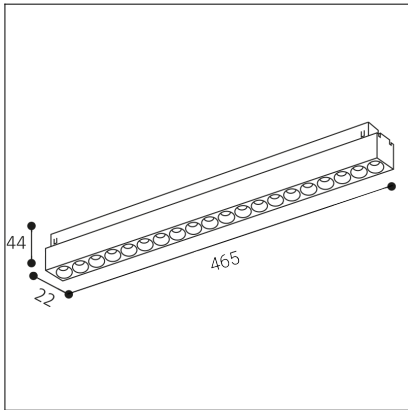

MAGLASER III 46, B

Code:	6482473
Color:	BLACK / 9017
Material:	ALUMINIUM/PC
Power:	24W
Color temperature:	2700K/3300K/4000K
Lumen output:	1800lm
Efficacy:	75lm/W
Color rendering index:	90+
SDCM:	< 3
Light beam angle:	38°
Unified Glare Rating:	< 16
Light Source:	LED
Dimmable:	ON/OFF
LED lifetime:	L80B20 50.000h
Voltage / Frequency:	48V DC
Dimensions luminaire:	462x22x44 mm
Product weight kg:	0.4
Packing carton:	36
Package dimensions:	480x50x30 mm