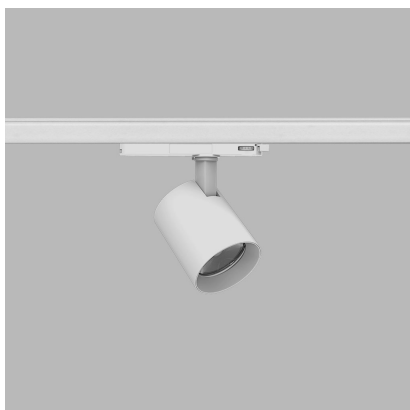

# HERO, W

<b>Code:</b>	6095041DT
<b>Color:</b>	WHITE / 9003
<b>Material:</b>	ALUMINIUM/PMMA
<b>Power:</b>	28W
<b>Color temperature:</b>	4000K
<b>Lumen output:</b>	3500lm
<b>Efficacy:</b>	125lm/W
<b>Color rendering index:</b>	90+
<b>SDCM:</b>	< 3
<b>Light beam angle:</b>	45°
<b>Light Source:</b>	LED
<b>Dimmable:</b>	TRIAC
<b>LED lifetime:</b>	L80 B20 50.000h
<b>Driver:</b>	700 mA
<b>Voltage / Frequency:</b>	220-240V AC, 50-60Hz
<b>Dimensions luminaire:</b>	d85x100 mm
<b>Product weight kg:</b>	0.7
<b>Package dimensions:</b>	185x185x110 mm
<b>Remark:</b>	Compatible with GLOBAL, STUCCHI, POWERGEAR, EUTRAC, IVELA