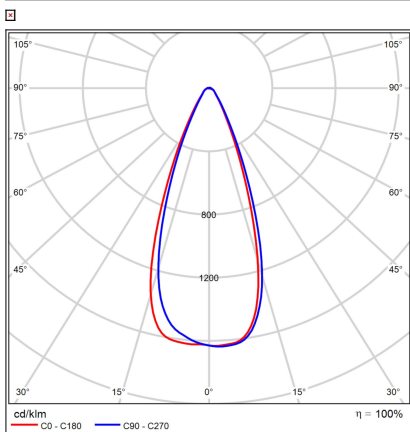

# HERO, W

<b>Code:</b>	6095041DT
<b>Color:</b>	WHITE / 9003
<b>Material:</b>	ALUMINIUM/PMMA
<b>Power:</b>	28W
<b>Color temperature:</b>	4000K
<b>Lumen output:</b>	3500lm
<b>Efficacy:</b>	125lm/W
<b>Color rendering index:</b>	90+
<b>SDCM:</b>	< 3
<b>Light beam angle:</b>	45°
<b>Light Source:</b>	LED
<b>Dimmable:</b>	TRIAC
<b>LED lifetime:</b>	L80 B20 50.000h
<b>Driver:</b>	700 mA
<b>Voltage / Frequency:</b>	220-240V AC, 50-60Hz
<b>Dimensions luminaire:</b>	d85x100 mm
<b>Product weight kg:</b>	0.7
<b>Package dimensions:</b>	185x185x110 mm
<b>Remark:</b>	Compatible with GLOBAL, STUCCHI, POWERGEAR, EUTRAC, IVELA