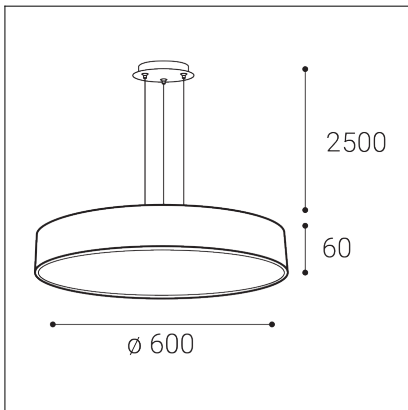

# MONO SLIM 60 P-Z, W

**Code:** 3274371D

**Color:** WHITE / 9003

**Material:** METAL/PMMA

**Power:** 60W

**Color temperature:** 2700K/3000K/4000K

**Lumen output:** 4200lm

**Efficacy:** 70lm/W

**Color rendering index:** 90+

**SDCM:** < 3

**Light beam angle:** 160°

**Light Source:** LED

**Dimmable:** DALI/PUSH

**LED lifetime:** L80B20 50.000h

**Driver:** 2x 750 mA

**Voltage / Frequency:** 220-240V AC, 50-60Hz

**Dimensions luminaire:** d600x60 mm

**Product weight kg:** 3.8

**Packing carton:** 1

**Length suspension:** 2500 mm

**Package dimensions:** 640x640x85 mm