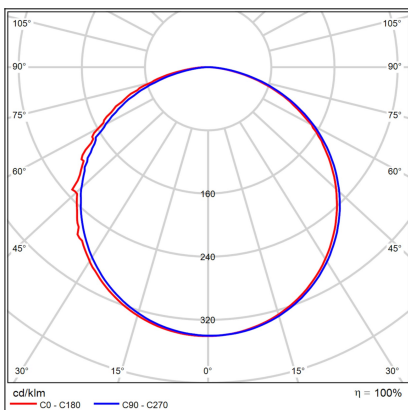

# MONO SLIM 60 P-Z, W

**Code:** 3274371D

**Color:** WHITE / 9003

**Material:** METAL/PMMA

**Power:** 60W

**Color temperature:** 2700K/3000K/4000K

**Lumen output:** 4200lm

**Efficacy:** 70lm/W

**Color rendering index:** 90+

**SDCM:** < 3

**Light beam angle:** 160°

**Light Source:** LED

**Dimmable:** DALI/PUSH

**LED lifetime:** L80B20 50.000h

**Driver:** 2x 750 mA

**Voltage / Frequency:** 220-240V AC, 50-60Hz

**Dimensions luminaire:** d600x60 mm

**Product weight kg:** 3.8

**Packing carton:** 1

**Length suspension:** 2500 mm

**Package dimensions:** 640x640x85 mm