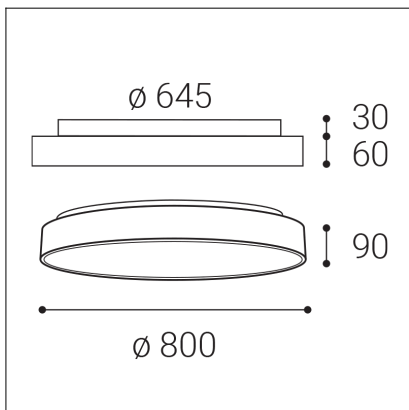

# RINGO II 80 P/N, W

|  |
|--|
| <b>Code:</b> 1275771DT                           |
| <b>Color:</b> WHITE / 9003                       |
| <b>Material:</b> ALUMINIUM/PC                    |
| <b>Power:</b> 80+12W                             |
| <b>Color temperature:</b> 2700K/3000K/4000K      |
| <b>Lumen output:</b> 6000+900lm                  |
| <b>Efficacy:</b> 75lm/W                          |
| <b>Color rendering index:</b> 90+                |
| <b>SDCM:</b> < 3                                 |
| <b>Light beam angle:</b> 160°                    |
| <b>Light Source:</b> LED                         |
| <b>Dimmable:</b> TRIAC                           |
| <b>LED lifetime:</b> L80B20 50.000h              |
| <b>Driver:</b> 2x 950 + 300 mA                   |
| <b>Voltage / Frequency:</b> 220-240V AC, 50-60Hz |
| <b>Dimensions luminaire:</b> d800x60 + 30 mm     |
| <b>Product weight kg:</b> 8.6                    |
| <b>Package dimensions:</b> 860x860x125 mm        |