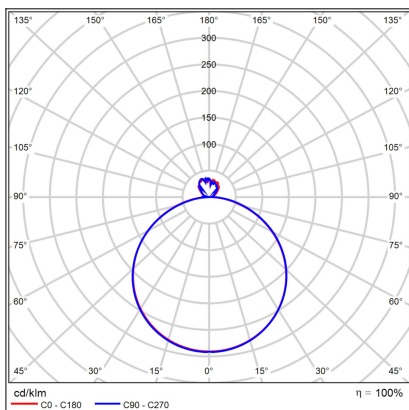

# RINGO II 80 P/N, W

|  |
|--|
| <b>Code:</b> 1275771DT                           |
| <b>Color:</b> WHITE / 9003                       |
| <b>Material:</b> ALUMINIUM/PC                    |
| <b>Power:</b> 80+12W                             |
| <b>Color temperature:</b> 2700K/3000K/4000K      |
| <b>Lumen output:</b> 6000+900lm                  |
| <b>Efficacy:</b> 75lm/W                          |
| <b>Color rendering index:</b> 90+                |
| <b>SDCM:</b> < 3                                 |
| <b>Light beam angle:</b> 160°                    |
| <b>Light Source:</b> LED                         |
| <b>Dimmable:</b> TRIAC                           |
| <b>LED lifetime:</b> L80B20 50.000h              |
| <b>Driver:</b> 2x 950 + 300 mA                   |
| <b>Voltage / Frequency:</b> 220-240V AC, 50-60Hz |
| <b>Dimensions luminaire:</b> d800x60 + 30 mm     |
| <b>Product weight kg:</b> 8.6                    |
| <b>Package dimensions:</b> 860x860x125 mm        |