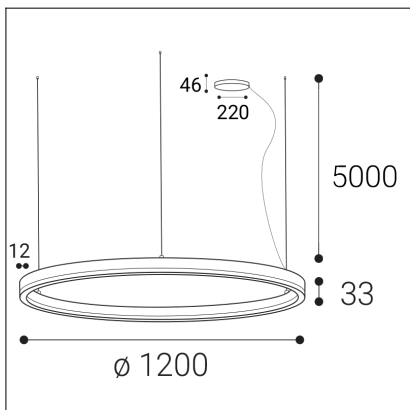

CIRCLE 120 P-Z, G

Code:	3273577D
Color:	GOLD / 1036
Material:	ALUMINIUM/PMMA
Power:	100W
Color temperature:	2700K/3000K/4000K
Lumen output:	8900lm
Efficacy:	89lm/W
Color rendering index:	90+
SDCM:	< 3
Light beam angle:	160°
Light Source:	LED
Dimmable:	DALI/PUSH
LED lifetime:	L80B20 50.000h
Driver:	2x 1200 mA
Voltage / Frequency:	220-240V AC, 50-60Hz
Dimensions luminaire:	d1200x33 mm
Product weight kg:	5.2
Packing carton:	1
Length suspension:	5000 mm
Package dimensions:	1280x1280x115 mm