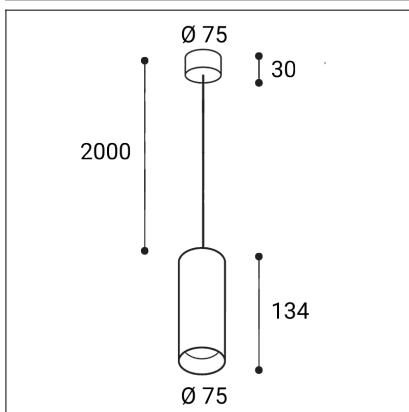

TINY II L Z, B

Code:	3480523DT
Color:	BLACK / 9017
Material:	ALUMINIUM/PMMA
Power:	11W
Color temperature:	2700K
Lumen output:	970lm
Efficacy:	90lm/W
Color rendering index:	90+
SDCM:	< 3
Light beam angle:	38°
Light Source:	LED
Dimmable:	TRIAC
LED lifetime:	L80 B20 50.000h
Driver:	260 mA
Voltage / Frequency:	220-240V AC, 50-60Hz
Dimensions luminaire:	d75x134 mm
Product weight kg:	0.6
Length suspension:	2000 mm
Package dimensions:	80x80x115+140x120x70 mm