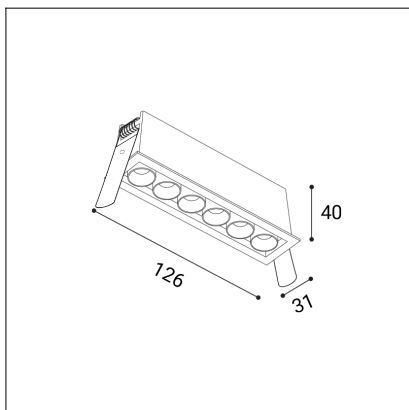

# RIVA MINI 6, W

<b>Code:</b>	2560271DT
<b>Color:</b>	WHITE / 9003
<b>Material:</b>	ALUMINIUM/PC
<b>Power:</b>	10W
<b>Color temperature:</b>	2700K/3000K/4000K
<b>Lumen output:</b>	800lm
<b>Efficacy:</b>	80lm/W
<b>Color rendering index:</b>	90+
<b>SDCM:</b>	< 3
<b>Light beam angle:</b>	38°
<b>Light Source:</b>	LED
<b>Dimmable:</b>	TRIAC
<b>LED lifetime:</b>	L80B20 50.000h
<b>Driver:</b>	250 mA
<b>Voltage / Frequency:</b>	220-240V AC, 50-60Hz
<b>Dimensions luminaire:</b>	126x31x40 mm
<b>Installation hole:</b>	122 x 27 mm
<b>Product weight kg:</b>	0.2
<b>Package dimensions:</b>	135x55x85 mm