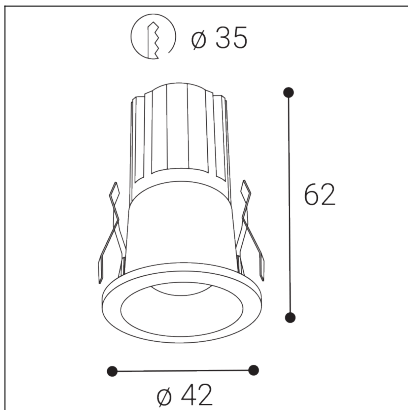

SPOT MINI B, B

Code:	2050353
Color:	BLACK / 9005
Material:	ALUMINIUM/PMMA
Power:	7W
Color temperature:	3000K/3500K/4000K
Lumen output:	490lm
Efficacy:	70lm/W
Color rendering index:	90+
SDCM:	< 3
Light beam angle:	30°
Light Source:	LED
Dimmable:	ON/OFF
LED lifetime:	L80B20 50.000h
Driver:	150 mA
Voltage / Frequency:	220-240V AC, 50-60Hz
Dimensions luminaire:	d42x62 mm
Package dimensions:	100x100x130 mm