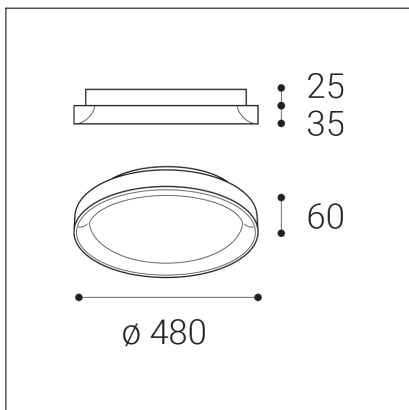

BELLA SLIM 48, W

Code:	1271671D
Color:	WHITE / 9003
Material:	ALUMINIUM/PMMA
Power:	38W
Color temperature:	2700K/3000K/4000K
Lumen output:	2660lm
Efficacy:	70lm/W
Color rendering index:	90+
SDCM:	< 3
Light beam angle:	160°
Light Source:	LED
Dimmable:	DALI/PUSH
LED lifetime:	L80B20 50.000h
Driver:	950 mA
Voltage / Frequency:	220-240V AC, 50-60Hz
Dimensions luminaire:	d480x60 mm
Product weight kg:	2.4
Package dimensions:	520x520x85 mm
Remark:	wall mountable - yes