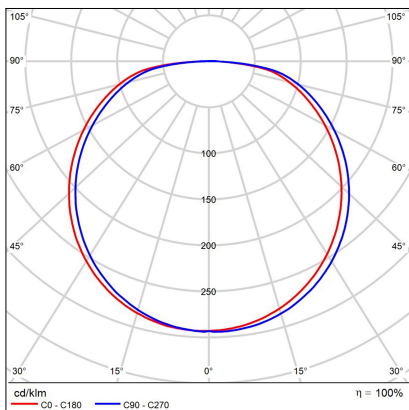

BELLA SLIM 48, W

Code:	1271671D
Color:	WHITE / 9003
Material:	ALUMINIUM/PMMA
Power:	38W
Color temperature:	2700K/3000K/4000K
Lumen output:	2660lm
Efficacy:	70lm/W
Color rendering index:	90+
SDCM:	< 3
Light beam angle:	160°
Light Source:	LED
Dimmable:	DALI/PUSH
LED lifetime:	L80B20 50.000h
Driver:	950 mA
Voltage / Frequency:	220-240V AC, 50-60Hz
Dimensions luminaire:	d480x60 mm
Product weight kg:	2.4
Package dimensions:	520x520x85 mm
Remark:	wall mountable - yes