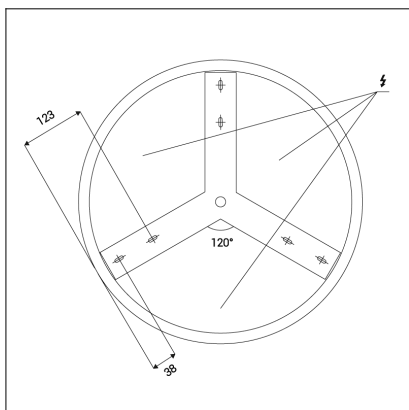

BELLA SLIM 48, W

Code:	1271671D
Color:	WHITE / 9003
Material:	ALUMINIUM/PMMA
Power:	38W
Color temperature:	2700K/3000K/4000K
Lumen output:	2660lm
Efficacy:	70lm/W
Color rendering index:	90+
SDCM:	< 3
Light beam angle:	160°
Light Source:	LED
Dimmable:	DALI/PUSH
LED lifetime:	L80B20 50.000h
Driver:	950 mA
Voltage / Frequency:	220-240V AC, 50-60Hz
Dimensions luminaire:	d480x60 mm
Product weight kg:	2.4
Package dimensions:	520x520x85 mm
Remark:	wall mountable - yes