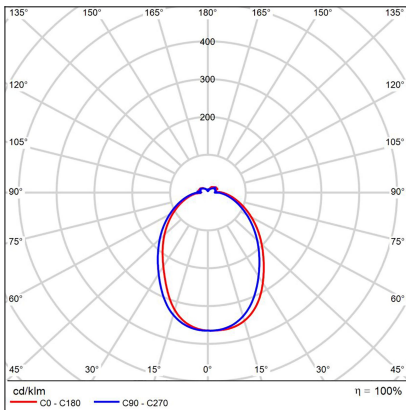

# CIRCLE 100 P-Z, W

<b>Code:</b>	3273471D
<b>Color:</b>	WHITE / 9003
<b>Material:</b>	ALUMINIUM/PMMA
<b>Power:</b>	80W
<b>Color temperature:</b>	2700K/3000K/4000K
<b>Lumen output:</b>	7120lm
<b>Efficacy:</b>	89lm/W
<b>Color rendering index:</b>	90+
<b>SDCM:</b>	< 3
<b>Light beam angle:</b>	160°
<b>Light Source:</b>	LED
<b>Dimmable:</b>	DALI/PUSH
<b>LED lifetime:</b>	L80B20 50.000h
<b>Driver:</b>	2x 1050 mA
<b>Voltage / Frequency:</b>	220-240V AC, 50-60Hz
<b>Dimensions luminaire:</b>	d1000x33 mm
<b>Product weight kg:</b>	4.1
<b>Packing carton:</b>	1
<b>Length suspension:</b>	5000 mm
<b>Package dimensions:</b>	1080x1080x115 mm