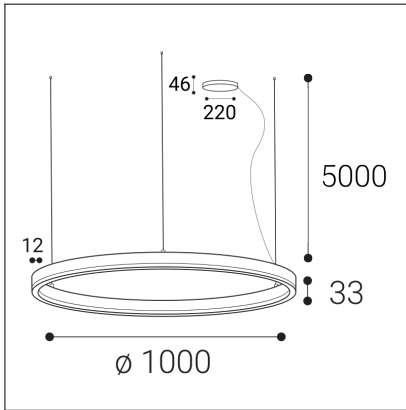

# CIRCLE 100 P-Z, W

<b>Code:</b>	3273471D
<b>Color:</b>	WHITE / 9003
<b>Material:</b>	ALUMINIUM/PMMA
<b>Power:</b>	80W
<b>Color temperature:</b>	2700K/3000K/4000K
<b>Lumen output:</b>	7120lm
<b>Efficacy:</b>	89lm/W
<b>Color rendering index:</b>	90+
<b>SDCM:</b>	< 3
<b>Light beam angle:</b>	160°
<b>Light Source:</b>	LED
<b>Dimmable:</b>	DALI/PUSH
<b>LED lifetime:</b>	L80B20 50.000h
<b>Driver:</b>	2x 1050 mA
<b>Voltage / Frequency:</b>	220-240V AC, 50-60Hz
<b>Dimensions luminaire:</b>	d1000x33 mm
<b>Product weight kg:</b>	4.1
<b>Packing carton:</b>	1
<b>Length suspension:</b>	5000 mm
<b>Package dimensions:</b>	1080x1080x115 mm