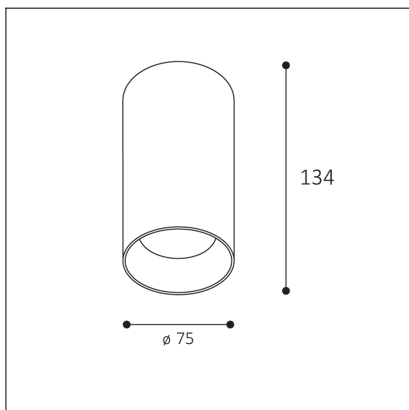

TINY II L, B

Code:	1480523DT
Color:	BLACK / 9017
Material:	ALUMINIUM/PMMA
Power:	11W
Color temperature:	2700K
Lumen output:	970lm
Efficacy:	90lm/W
Color rendering index:	90+
SDCM:	< 3
Light beam angle:	38°
Light Source:	LED
Dimmable:	TRIAC
LED lifetime:	L80 B20 50.000h
Driver:	260 mA
Voltage / Frequency:	220-240V AC, 50-60Hz
Dimensions luminaire:	d75x134 mm
Product weight kg:	0.5
Package dimensions:	80x80x115 mm
Remark:	wall mountable - yes