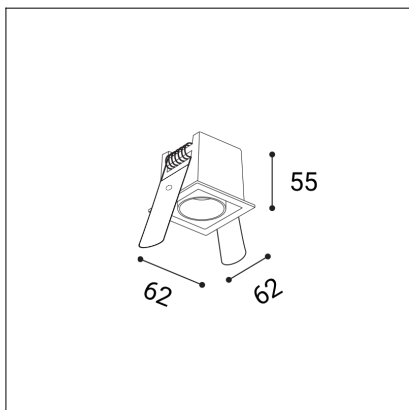

RIVA MAXI 1, W

Code: 2560651D
Color: WHITE / 9003
Material: ALUMINIUM/PC
Power: 5W
Color temperature: 3000K/3500K/4000K
Lumen output: 400lm
Efficacy: 80lm/W
Color rendering index: 90+
SDCM: < 3
Light beam angle: 50°
Light Source: LED
Dimmable: DALI/PUSH
LED lifetime: L80B20 50.000h
Driver: 150 mA
Voltage / Frequency: 220-240V AC, 50-60Hz
Dimensions luminaire: 62x62x55 mm
Installation hole: 55 x 55 mm
Product weight kg: 0.2
Package dimensions: 105x90x70 mm