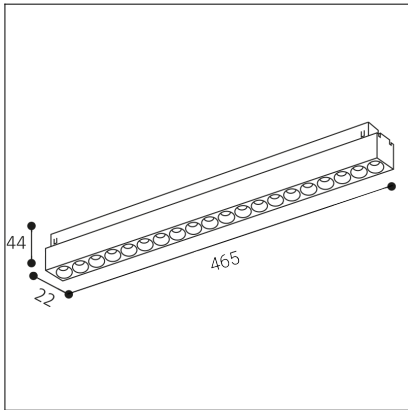

MAGLASER III 46, W

Code:	6482471
Color:	WHITE / 9003
Material:	ALUMINIUM/PC
Power:	24W
Color temperature:	2700K/3300K/4000K
Lumen output:	1800lm
Efficacy:	75lm/W
Color rendering index:	90+
SDCM:	< 3
Light beam angle:	38°
Unified Glare Rating:	< 16
Light Source:	LED
Dimmable:	ON/OFF
LED lifetime:	L80B20 50.000h
Voltage / Frequency:	48V DC
Dimensions luminaire:	462x22x44 mm
Product weight kg:	0.4
Packing carton:	36
Package dimensions:	480x50x30 mm