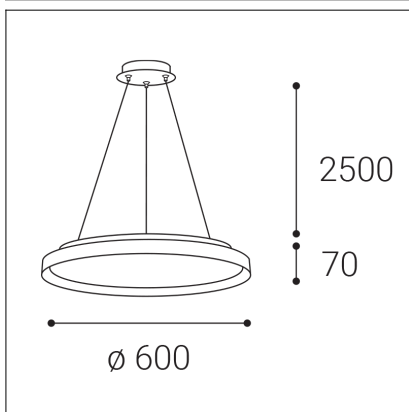

# MOON 60 P/N-Z, N

<b>Code:</b>	3274976D
<b>Color:</b>	NICKEL / 7032
<b>Material:</b>	METAL/PMMA
<b>Power:</b>	60W (50+10)
<b>Color temperature:</b>	2700K/3000K/4000K
<b>Lumen output:</b>	3500+700lm
<b>Efficacy:</b>	70lm/W
<b>Color rendering index:</b>	90+
<b>SDCM:</b>	< 3
<b>Light beam angle:</b>	160°
<b>Light Source:</b>	LED
<b>Dimmable:</b>	DALI/PUSH
<b>LED lifetime:</b>	L80B20 50.000h
<b>Driver:</b>	1200 + 250 mA
<b>Voltage / Frequency:</b>	220-240V AC, 50-60Hz
<b>Dimensions luminaire:</b>	d600x70 mm
<b>Product weight kg:</b>	8
<b>Length suspension:</b>	2500 mm
<b>Package dimensions:</b>	660x660x95+460x460x120 mm