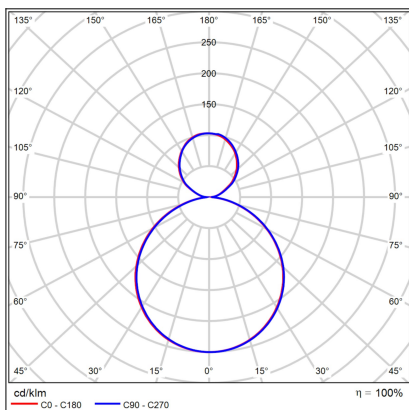

# MOON 60 P/N-Z, N

<b>Code:</b>	3274976D
<b>Color:</b>	NICKEL / 7032
<b>Material:</b>	METAL/PMMA
<b>Power:</b>	60W (50+10)
<b>Color temperature:</b>	2700K/3000K/4000K
<b>Lumen output:</b>	3500+700lm
<b>Efficacy:</b>	70lm/W
<b>Color rendering index:</b>	90+
<b>SDCM:</b>	< 3
<b>Light beam angle:</b>	160°
<b>Light Source:</b>	LED
<b>Dimmable:</b>	DALI/PUSH
<b>LED lifetime:</b>	L80B20 50.000h
<b>Driver:</b>	1200 + 250 mA
<b>Voltage / Frequency:</b>	220-240V AC, 50-60Hz
<b>Dimensions luminaire:</b>	d600x70 mm
<b>Product weight kg:</b>	8
<b>Length suspension:</b>	2500 mm
<b>Package dimensions:</b>	660x660x95+460x460x120 mm