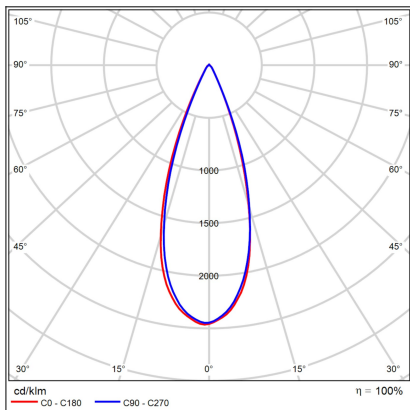

LOOK II, B

Code:	6094643DT
Color:	BLACK / 9005
Material:	ALUMINIUM/PMMA
Power:	36W
Color temperature:	4000K
Lumen output:	4860lm
Efficacy:	135lm/W
Color rendering index:	90+
SDCM:	< 3
Light beam angle:	38°
Light Source:	LED
Dimmable:	TRIAC
LED lifetime:	L80B20 50.000h
Driver:	900 mA
Voltage / Frequency:	220-240V AC, 50-60Hz
Dimensions luminaire:	d95x100 mm
Product weight kg:	0.7
Package dimensions:	230x200x120 mm
Remark:	Compatible with GLOBAL, STUCCHI, POWERGEAR, EUTRAC, IVELA