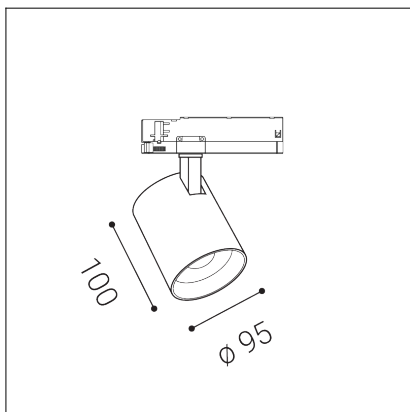

LOOK II, B

Code:	6094643DT
Color:	BLACK / 9005
Material:	ALUMINIUM/PMMA
Power:	36W
Color temperature:	4000K
Lumen output:	4860lm
Efficacy:	135lm/W
Color rendering index:	90+
SDCM:	< 3
Light beam angle:	38°
Light Source:	LED
Dimmable:	TRIAC
LED lifetime:	L80B20 50.000h
Driver:	900 mA
Voltage / Frequency:	220-240V AC, 50-60Hz
Dimensions luminaire:	d95x100 mm
Product weight kg:	0.7
Package dimensions:	230x200x120 mm
Remark:	Compatible with GLOBAL, STUCCHI, POWERGEAR, EUTRAC, IVELA