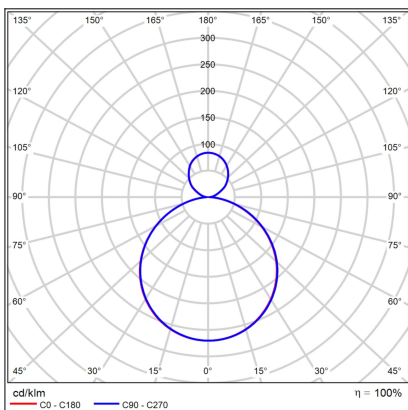

MOON 80 P/N-Z, W

| |
|--|
| Code: 3275071D |
| Color: WHITE / 9003 |
| Material: METAL/PMMA |
| Power: 88W (76+12) |
| Color temperature: 2700K/3000K/4000K |
| Lumen output: 5320+840lm |
| Efficacy: 70lm/W |
| Color rendering index: 90+ |
| SDCM: < 3 |
| Light beam angle: 160° |
| Light Source: LED |
| Dimmable: DALI/PUSH |
| LED lifetime: L80B20 50.000h |
| Driver: 1900 + 300 mA |
| Voltage / Frequency: 220-240V AC, 50-60Hz |
| Dimensions luminaire: d800x70 mm |
| Product weight kg: 14 |
| Length suspension: 2500 mm |
| Package dimensions: 860x860x95+660x660x120 mm |