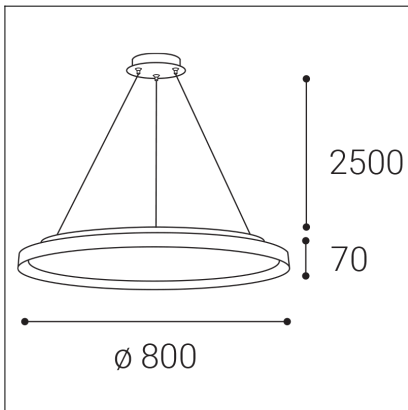

MOON 80 P/N-Z, W

| |
|--|
| Code: 3275071D |
| Color: WHITE / 9003 |
| Material: METAL/PMMA |
| Power: 88W (76+12) |
| Color temperature: 2700K/3000K/4000K |
| Lumen output: 5320+840lm |
| Efficacy: 70lm/W |
| Color rendering index: 90+ |
| SDCM: < 3 |
| Light beam angle: 160° |
| Light Source: LED |
| Dimmable: DALI/PUSH |
| LED lifetime: L80B20 50.000h |
| Driver: 1900 + 300 mA |
| Voltage / Frequency: 220-240V AC, 50-60Hz |
| Dimensions luminaire: d800x70 mm |
| Product weight kg: 14 |
| Length suspension: 2500 mm |
| Package dimensions: 860x860x95+660x660x120 mm |