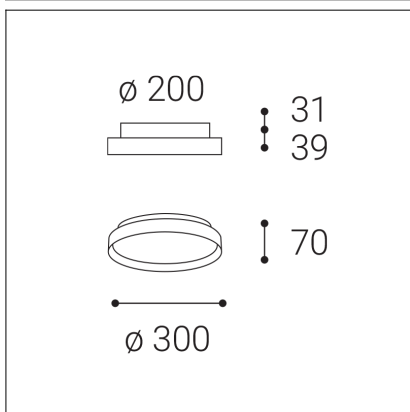

MOON 30, N

Code:	1276176D
Color:	NICKEL / 7032
Material:	METAL/PMMA
Power:	25W (20+5)
Color temperature:	2700K/3000K/4000K
Lumen output:	1400+350lm
Efficacy:	70lm/W
Color rendering index:	90+
SDCM:	< 3
Light beam angle:	160°
Light Source:	LED
Dimmable:	DALI/PUSH
LED lifetime:	L80B20 50.000h
Driver:	500 + 150 mA
Voltage / Frequency:	220-240V AC, 50-60Hz
Dimensions luminaire:	d300x70 mm
Product weight kg:	2.4
Package dimensions:	360x360x95 mm
Remark:	wall mountable - yes