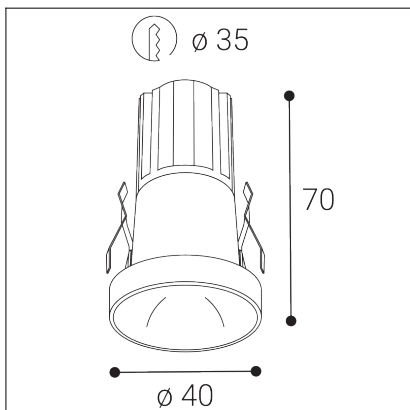

SPOT MINI A, B

Code:	2050253DT
Color:	BLACK / 9005
Material:	ALUMINIUM/PMMA
Power:	7W
Color temperature:	3000K/3500K/4000K
Lumen output:	490lm
Efficacy:	70lm/W
Color rendering index:	90+
SDCM:	< 3
Light beam angle:	30°
Light Source:	LED
Dimmable:	TRIAC
LED lifetime:	L80B20 50.000h
Driver:	150 mA
Voltage / Frequency:	220-240V AC, 50-60Hz
Dimensions luminaire:	d40x70 mm
Package dimensions:	100x100x130 mm