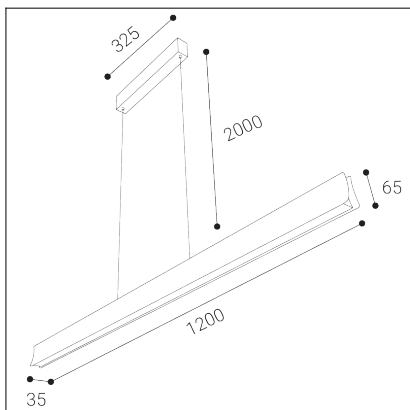

HELA P/N-Z, W

Code:	3580131D
Color:	WHITE / 9003
Material:	METAL/PMMA
Power:	39W
Color temperature:	3000K
Lumen output:	3120lm
Efficacy:	80lm/W
Color rendering index:	90+
SDCM:	< 3
Light beam angle:	120°
Light Source:	LED
Dimmable:	DALI/PUSH
LED lifetime:	L80B20 50.000h
Driver:	1000 mA
Voltage / Frequency:	220-240V AC, 50-60Hz
Dimensions luminaire:	1200x36x65 mm
Product weight kg:	2.2
Packing carton:	1
Length suspension:	2000 mm
Package dimensions:	1260x110x110 mm