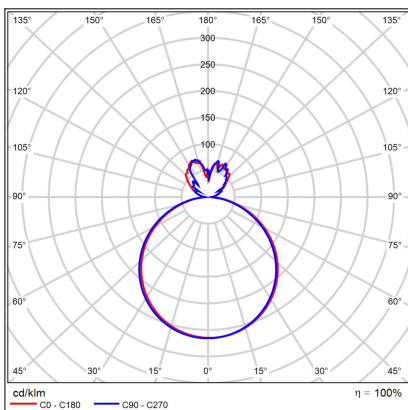

RINGO II 40 P/N, B

Code: 1275573D
Color: BLACK / 9017
Material: ALUMINIUM/PC
Power: 32+8W
Color temperature: 2700K/3000K/4000K
Lumen output: 2400+600lm
Efficacy: 75lm/W
Color rendering index: 90+
SDCM: < 3
Light beam angle: 160°
Light Source: LED
Dimmable: DALI/PUSH
LED lifetime: L80B20 50.000h
Driver: 900 + 200 mA
Voltage / Frequency: 220-240V AC, 50-60Hz
Dimensions luminaire: d400x60 + 30 mm
Product weight kg: 2.4
Package dimensions: 435x435x125 mm