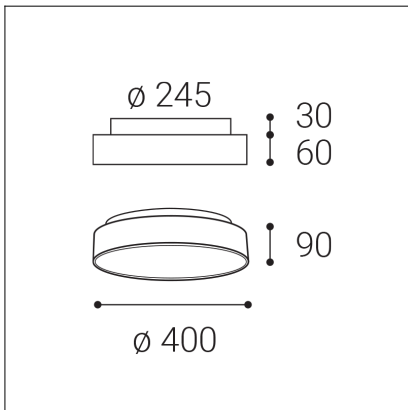

RINGO II 40 P/N, B

Code: 1275573D
Color: BLACK / 9017
Material: ALUMINIUM/PC
Power: 32+8W
Color temperature: 2700K/3000K/4000K
Lumen output: 2400+600lm
Efficacy: 75lm/W
Color rendering index: 90+
SDCM: < 3
Light beam angle: 160°
Light Source: LED
Dimmable: DALI/PUSH
LED lifetime: L80B20 50.000h
Driver: 900 + 200 mA
Voltage / Frequency: 220-240V AC, 50-60Hz
Dimensions luminaire: d400x60 + 30 mm
Product weight kg: 2.4
Package dimensions: 435x435x125 mm