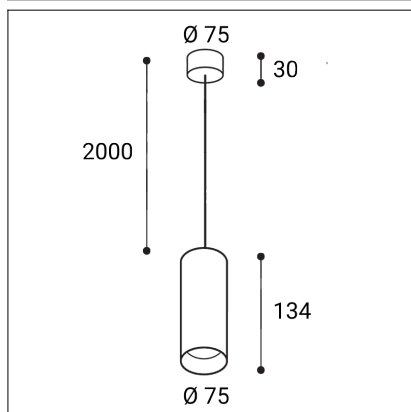

# TINY II L Z, CF

<b>Code:</b>	3480558DT
<b>Color:</b>	COFFEE / 8025
<b>Material:</b>	ALUMINIUM/PMMA
<b>Power:</b>	11W
<b>Color temperature:</b>	3000K/3500K/4000K
<b>Lumen output:</b>	970lm
<b>Efficacy:</b>	90lm/W
<b>Color rendering index:</b>	90+
<b>SDCM:</b>	< 3
<b>Light beam angle:</b>	38°
<b>Light Source:</b>	LED
<b>Dimmable:</b>	TRIAC
<b>LED lifetime:</b>	L80 B20 50.000h
<b>Driver:</b>	260 mA
<b>Voltage / Frequency:</b>	220-240V AC, 50-60Hz
<b>Dimensions luminaire:</b>	d75x134 mm
<b>Product weight kg:</b>	0.6
<b>Length suspension:</b>	2000 mm
<b>Package dimensions:</b>	80x80x115+140x120x70 mm